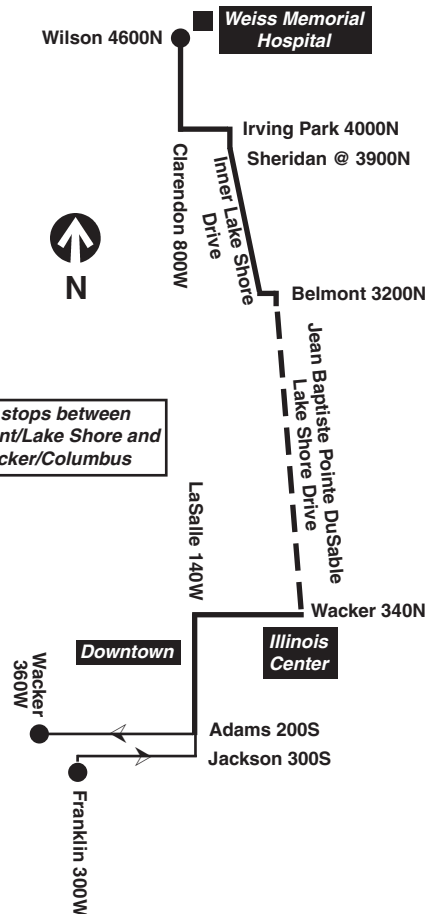

 Schedules and other info in this timetable are subject to change. CTA does not assume responsibility for errors in timetables nor for inconvenience or damage resulting from delays.

 Pay close attention to destination signs and announcements when boarding: added service may sometimes be provided over portions of this or any bus route and some trips can end before the furthest terminal on a line depending on service needs or time of day.

 For more travel information, use the Ventra app or call the RTA Travel Information Center at 312-836-7000. *Para obtener mayor información, en Español, llame al Centro de Información a 312-836-7000.*

Chicago Transit Authority

135

Clarendon/ LaSalle Express

Effective Jun. 5, 2023

 All CTA buses are accessible

transitchicago.com/bus/135

Southbound (AM only)

LV Clarendon/Wilson	Lake Shore/Sheridan	Sheridan/Belmont	AR Adams/Wacker
5:45a	5:51a	5:59a	6:19a
6:05	6:12	6:20	6:41
6:19	6:26	6:35	6:56
6:32	6:39	6:49	7:11
6:42	6:50	7:00	7:24
6:51	6:59	7:10	7:35
6:59	7:08	7:18	7:45
7:07	7:16	7:27	7:56
7:15	7:24	7:36	8:06
7:22	7:32	7:44	8:16
7:30	7:39	7:51	8:23
-----	7:43	7:56	8:30
7:38	7:48	8:00	8:36
7:46	7:56	8:09	8:46
-----	7:59	8:12	8:49
7:54	8:04	8:17	8:56
8:03	8:13	8:26	9:07
8:16	8:25	8:38	9:18
8:33	8:42	8:53	9:30
8:51	8:59	9:09	9:41
9:10	9:18	9:27	9:55
9:30	9:37	9:46	10:12

Northbound (PM only)

LV Franklin/Jackson	Wacker/Columbus	AR Clarendon/Wilson
3:00p	3:15p	3:39p
3:20	3:35	3:59
3:39	3:55	4:21
3:54	4:11	4:37
4:07	4:24	4:52
4:19	4:36	5:05
4:28	4:46	5:15
4:37	4:56	5:27
4:46	5:05	5:38
4:55	5:17	5:52
5:04	5:27	6:04
5:13	5:36	6:12
5:23	5:45	6:20
5:34	5:54	6:29
5:46	6:04	6:38
5:59	6:16	6:49
6:13	6:29	6:59
6:28	6:44	7:13
6:43	6:59	7:25
7:00	7:14	7:38